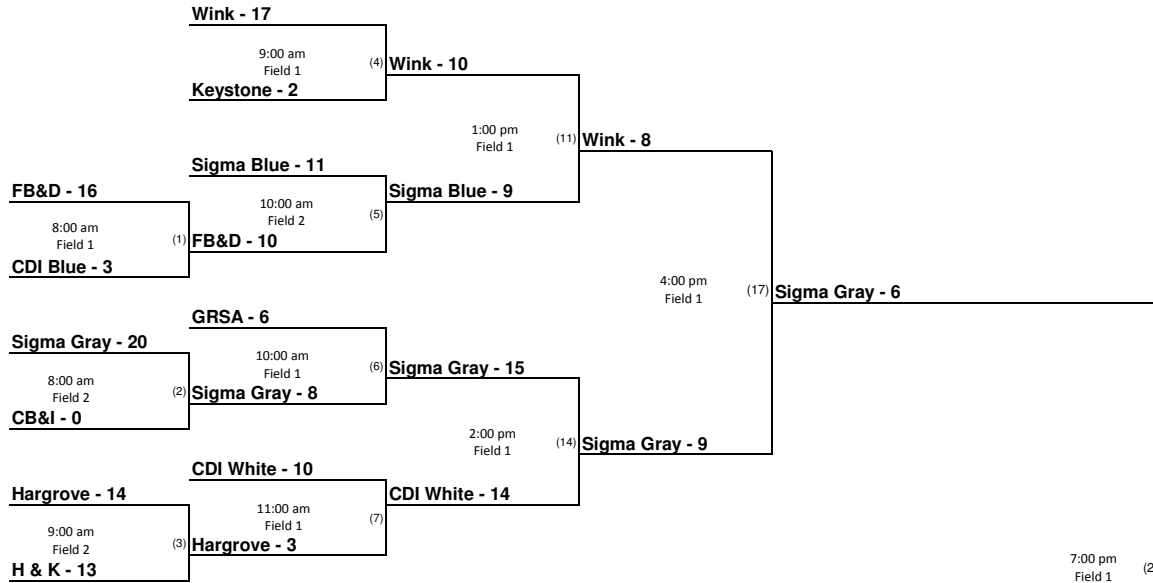

20 15 ENGINEERING SOFTBALL CLASSIC

Winner's Bracket

Loser's Bracket